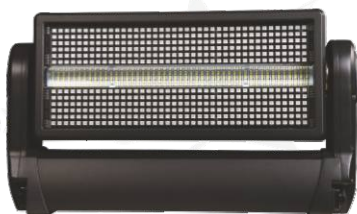

J394 80L UV

Original 3W UV x 80Pcs,
Heavy Duty Body, Looping Wires
High Grade Components

J553 Blinder

Original 150W RGB x 4Pcs,
Heavy Duty Body,
High Grade Components

J552 Blinder

Original 150W (WW + White) x 4Pcs,
Heavy Duty Body
High Grade Components

J557 Blinder

Original 150W RGB x 2Pcs,
Heavy Duty Body,
High Grade Components

J556 Blinder

Original 150W (WW + White) x 2Pcs,
Heavy Duty Body
High Grade Components

J569 Atomic Strobe

1048 LED, Alphabet Input,
Dimming, Strobe,
Multiple Pre-Set Patterns

J384 Atomic Strobe

1056 LED, White LED in Centre
for White Strobe Effect, Dimming,
Multiple Pre-Set Patterns

J568 Atomic Wave

1072 LED, Dimming, Strobe,
Multiple Pre-Set Patterns

J525 Atomic Wash

960 LED, Pan & Tilt, Dimming,
Strobe, Multiple Pre-Set Patterns