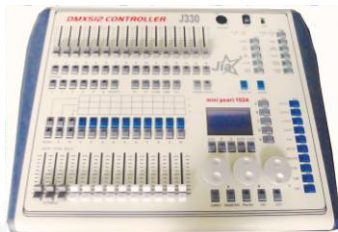

J330 Mini Pearl

Upgraded RAM for Glitch free Performance,
Updated Software Supports all Versions of R20 Fixtures,
Upgraded Hardware for precise control,
Robust Framework to Perform in Rough Conditions