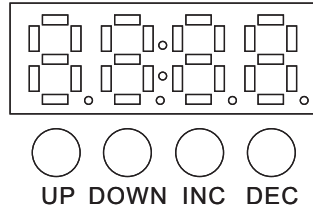

LED LIGHTING

LED LIGHTING

Instruction
Manual

Instruction
Manual

Please read this manual carefully before operating the LED light.

● LED DISPLAY FUNCTIONS

● DMX VALUES AND FUNCTIONS

Channel	Values	Functions
1	0-255	manual dimmer 0-100%
2	0-255	Strobe speed 0-100%

Please read this manual carefully before operating the LED light.

● LED DISPLAY FUNCTIONS

● DMX VALUES AND FUNCTIONS

Channel	Values	Functions
1	0-255	manual dimmer 0-100%
2	0-255	Strobe speed 0-100%

Rate Voltage: AC100V-240V 50Hz-60Hz
 Rate Power: 240W
 Lamp: Super bright, 3W UV LED Lamps
 Quantity of Lamp: 80pcs
 N.W.: 3.3kg