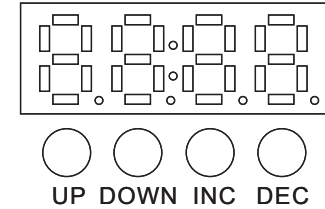

LED LIGHTING

LED LIGHTING

Instruction
Manual

Instruction
Manual

Please read this manual carefully before operating the LED light.

● LED DISPLAY FUNCTIONS

● DMX VALUES AND FUNCTIONS

Channel	Values	Functions
1	0-255	manual dimmer 0-100%
2	0-255	Strobe speed 0-100%

Please read this manual carefully before operating the LED light.

● LED DISPLAY FUNCTIONS

● DMX VALUES AND FUNCTIONS

Channel	Values	Functions
1	0-255	manual dimmer 0-100%
2	0-255	Strobe speed 0-100%

Rate Voltage: AC100V-240V 50Hz-60Hz
 Rate Power: 240W
 Lamp: Super bright, 3W UV LED Lamps
 Quantity of Lamp: 80pcs
 N.W.: 3.3kg