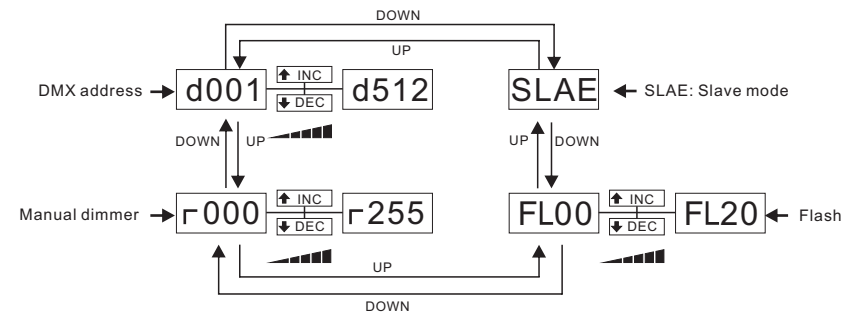

LED LIGHTING

LED LIGHTING

Instruction
Manual

Instruction
Manual

Please read this manual carefully before operating the LED light.

● LED DISPLAY FUNCTIONS

● DMX VALUES AND FUNCTIONS

Channel	Values	Functions
1	0-255	manual dimmer 0-100%
2	0-255	Strobe speed 0-100%

Rate Voltage: AC100V-240V 50Hz-60Hz
 Rate Power: 240W
 Lamp: Super bright, 3W UV LED Lamps
 Quantity of Lamp: 80pcs
 N.W.: 3.3kg

NOTE: for safety sake, quantity for this item which is connected hand by hand can not surpass 6 pcs.

Please read this manual carefully before operating the LED light.

● LED DISPLAY FUNCTIONS

● DMX VALUES AND FUNCTIONS

Channel	Values	Functions
1	0-255	manual dimmer 0-100%
2	0-255	Strobe speed 0-100%

Rate Voltage: AC100V-240V 50Hz-60Hz
 Rate Power: 240W
 Lamp: Super bright, 3W UV LED Lamps
 Quantity of Lamp: 80pcs
 N.W.: 3.3kg

NOTE: for safety sake, quantity for this item which is connected hand by hand can not surpass 6 pcs.