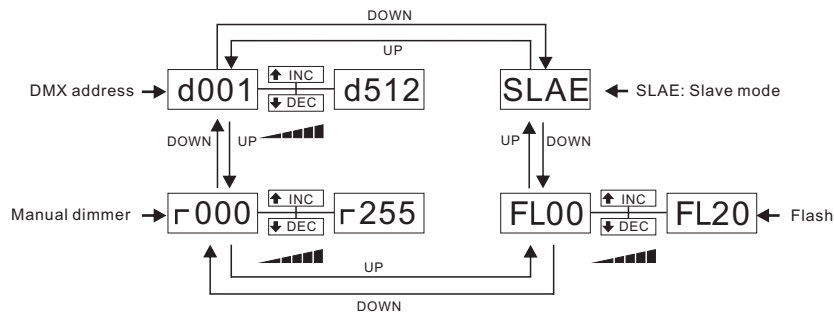

LED LIGHTING

LED LIGHTING

Instruction
Manual

Instruction
Manual

Please read this manual carefully before operating the LED light.

● LED DISPLAY FUNCTIONS

● DMX VALUES AND FUNCTIONS

Channel	Values	Functions
1	0-255	manual dimmer 0-100%
2	0-255	Strobe speed 0-100%

Rate Voltage: AC100V-240V 50Hz-60Hz
 Rate Power: 240W
 Lamp: Super bright, 3W UV LED Lamps
 Quantity of Lamp: 80pcs
 N.W.: 3.3kg

NOTE: for safety sake, quantity for this item which is connected hand by hand can not surpass 6 pcs.

Please read this manual carefully before operating the LED light.

● LED DISPLAY FUNCTIONS

● DMX VALUES AND FUNCTIONS

Channel	Values	Functions
1	0-255	manual dimmer 0-100%
2	0-255	Strobe speed 0-100%

Rate Voltage: AC100V-240V 50Hz-60Hz
 Rate Power: 240W
 Lamp: Super bright, 3W UV LED Lamps
 Quantity of Lamp: 80pcs
 N.W.: 3.3kg

NOTE: for safety sake, quantity for this item which is connected hand by hand can not surpass 6 pcs.