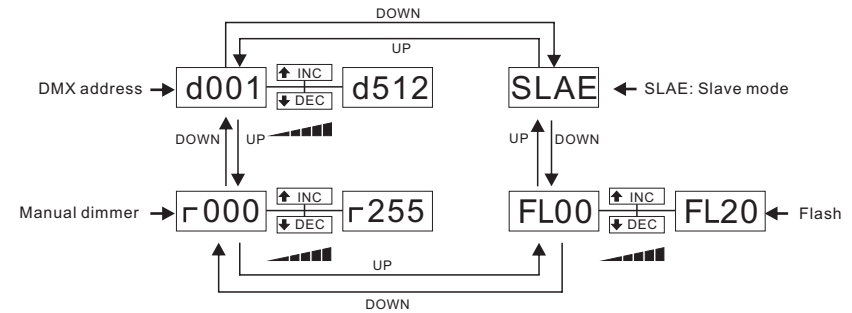

LED LIGHTING

LED LIGHTING

Instruction
Manual

Instruction
Manual

Please read this manual carefully before operating the LED light.

UP DOWN INC DEC

● LED DISPLAY FUNCTIONS

● DMX VALUES AND FUNCTIONS

Channel	Values	Functions
1	0-255	manual dimmer 0-100%
2	0-255	Strobe speed 0-100%

Rate Voltage: AC100V-240V 50Hz-60Hz
 Rate Power: 240W
 Lamp: Super bright, 3W warm white LED Lamps
 Quantity of Lamp: 80pcs
 N.W.: 3.3kg

NOTE: for safety sake, quantity for this item which is connected hand by hand can not surpass 6 pcs.

Please read this manual carefully before operating the LED light.

UP DOWN INC DEC

● LED DISPLAY FUNCTIONS

● DMX VALUES AND FUNCTIONS

Channel	Values	Functions
1	0-255	manual dimmer 0-100%
2	0-255	Strobe speed 0-100%

Rate Voltage: AC100V-240V 50Hz-60Hz
 Rate Power: 240W
 Lamp: Super bright, 3W warm white LED Lamps
 Quantity of Lamp: 80pcs
 N.W.: 3.3kg