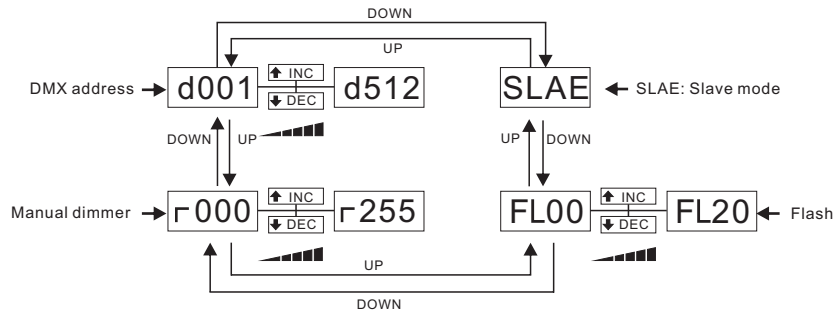

LED LIGHTING

LED LIGHTING

Instruction
Manual

Instruction
Manual

Please read this manual carefully before operating the LED light.

UP DOWN INC DEC

● LED DISPLAY FUNCTIONS

● DMX VALUES AND FUNCTIONS

Channel	Values	Functions
1	0-255	manual dimmer 0-100%
2	0-255	Strobe speed 0-100%

Rate Voltage: AC100V-240V 50Hz-60Hz
 Rate Power: 240W
 Lamp: Super bright, 3W warm white LED Lamps
 Quantity of Lamp: 80pcs
 N.W.: 3.3kg

NOTE: for safety sake, quantity for this item which is connected hand by hand can not surpass 6 pcs.

Please read this manual carefully before operating the LED light.

UP DOWN INC DEC

● LED DISPLAY FUNCTIONS

● DMX VALUES AND FUNCTIONS

Channel	Values	Functions
1	0-255	manual dimmer 0-100%
2	0-255	Strobe speed 0-100%

Rate Voltage: AC100V-240V 50Hz-60Hz
 Rate Power: 240W
 Lamp: Super bright, 3W warm white LED Lamps
 Quantity of Lamp: 80pcs
 N.W.: 3.3kg