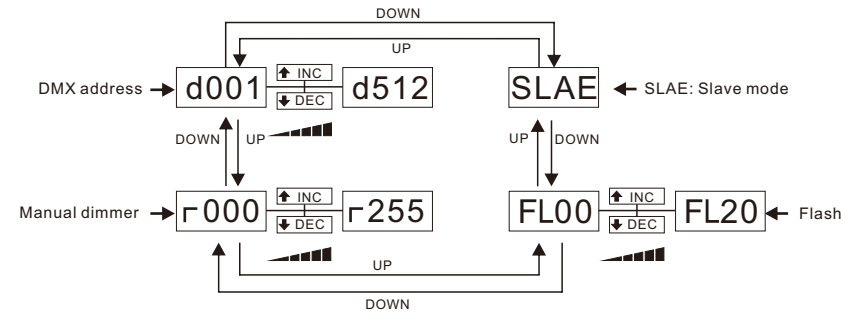

LED LIGHTING

LED LIGHTING

Instruction
Manual

Instruction
Manual

Please read this manual carefully before operating the LED light.

● LED DISPLAY FUNCTIONS

● DMX VALUES AND FUNCTIONS

Channel	Values	Functions
1	0-255	manual dimmer 0-100%
2	0-255	Strobe speed 0-100%

● SPECIFICATIONS

Rate Voltage: AC100V-240V 50Hz-60Hz
 Rate Power: 90W
 Lamp: Super bright, 1.5W warm white LED lamps
 Quantity of Lamp: 60pcs
 N.W.: 2.85kg

Please read this manual carefully before operating the LED light.

● LED DISPLAY FUNCTIONS

● DMX VALUES AND FUNCTIONS

Channel	Values	Functions
1	0-255	manual dimmer 0-100%
2	0-255	Strobe speed 0-100%

● SPECIFICATIONS

Rate Voltage: AC100V-240V 50Hz-60Hz
 Rate Power: 90W
 Lamp: Super bright, 1.5W warm white LED lamps
 Quantity of Lamp: 60pcs
 N.W.: 2.85kg