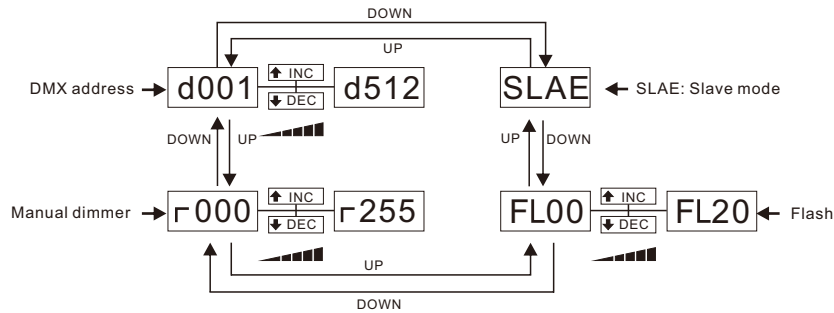

LED LIGHTING

LED LIGHTING

Instruction
Manual

Instruction
Manual

Please read this manual carefully before operating the LED light.

● LED DISPLAY FUNCTIONS

● DMX VALUES AND FUNCTIONS

Channel	Values	Functions
1	0-255	manual dimmer 0-100%
2	0-255	Strobe speed 0-100%

● SPECIFICATIONS

Rate Voltage: AC100V-240V 50Hz-60Hz
 Rate Power: 90W
 Lamp: Super bright, 1.5W warm white LED lamps
 Quantity of Lamp: 60pcs
 N.W.: 2.85kg

Please read this manual carefully before operating the LED light.

● LED DISPLAY FUNCTIONS

● DMX VALUES AND FUNCTIONS

Channel	Values	Functions
1	0-255	manual dimmer 0-100%
2	0-255	Strobe speed 0-100%

● SPECIFICATIONS

Rate Voltage: AC100V-240V 50Hz-60Hz
 Rate Power: 90W
 Lamp: Super bright, 1.5W warm white LED lamps
 Quantity of Lamp: 60pcs
 N.W.: 2.85kg