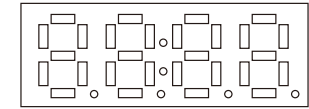

● LED DISPLAY FUNCTIONS

● DMX VALUES AND FUNCTIONS(DMX 6CH)

Pr03

Channel	Values	Functions
1	0-255	master dimmer 0-100%
2	0-255	manual warm white dimmer 0-100%
3	0-255	manual white dimmer 0-100%
4	0-255	manual warm white dimmer 0-100%
5	0-255	strobe speed
6	0-255	1-19 warm white 20-39 white 40-59 warm white 60-79 warm white+white 80-99 white+warm white 100-119 warm white+warm white 120-127 white 128-169 color jumping 1 170-210 color jumping 2 211-255 color fader

Notice: "LOOP MAXIMUM 4 LIGHTS"

Please read this manual carefully before operating the LED light.

● LED DISPLAY FUNCTIONS