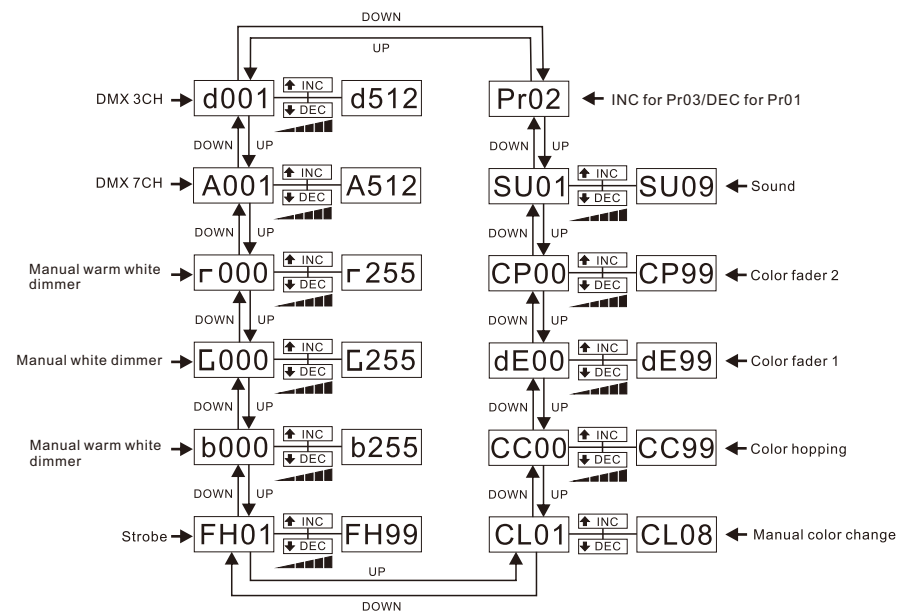

## SPECIFICATIONS

Rate Voltage: AC100V-240V 50Hz-60Hz

Rate Power: 360 W

Lamp: Super bright, 3 in 1 LED Lamps

Quantity of Lamp: 60pcs

N.W.: 3.5 kg

## LED DISPLAY FUNCTIONS