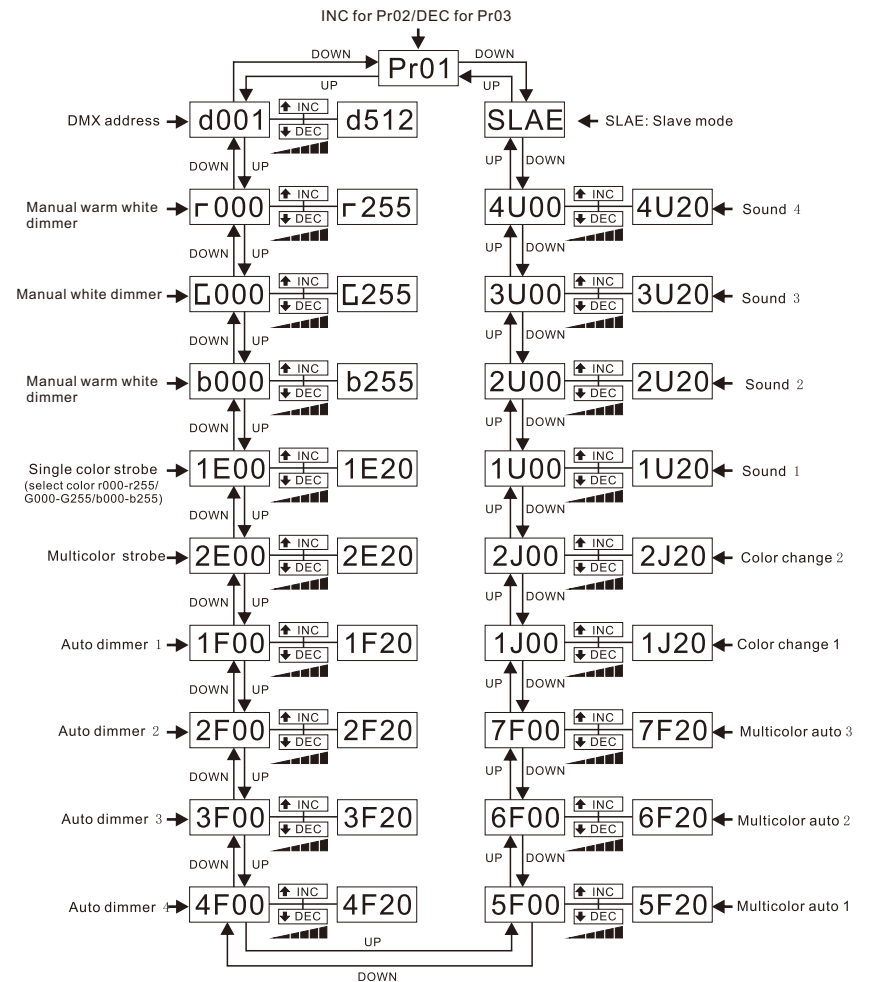

● LED DISPLAY FUNCTIONS

● DMX VALUES AND FUNCTIONS(DMX 6CH)

Pr03

Channel	Values	Functions
1	0-255	master dimmer 0-100%
2	0-255	manual warm white dimmer 0-100%
3	0-255	manual white dimmer 0-100%
4	0-255	manual warm white dimmer 0-100%
5	0-255	strobe speed
6	0-255	1-19 warm white 20-39 white 40-59 warm white 60-79 warm white+white 80-99 white+warm white 100-119 warm white+warm white 120-127 white 128-169 color jumping 1 170-210 color jumping 2 211-255 color fader

Notice: "LOOP MAXIMUM 4 LIGHTS"

Please read this manual carefully before operating the LED light.

● LED DISPLAY FUNCTIONS

## SPECIFICATIONS

Rate Voltage: AC100V-240V 50Hz-60Hz

Rate Power: 360 W

Lamp: Super bright, 3 in 1 LED Lamps

Quantity of Lamp: 60pcs

N.W.: 3.5 kg

## LED DISPLAY FUNCTIONS