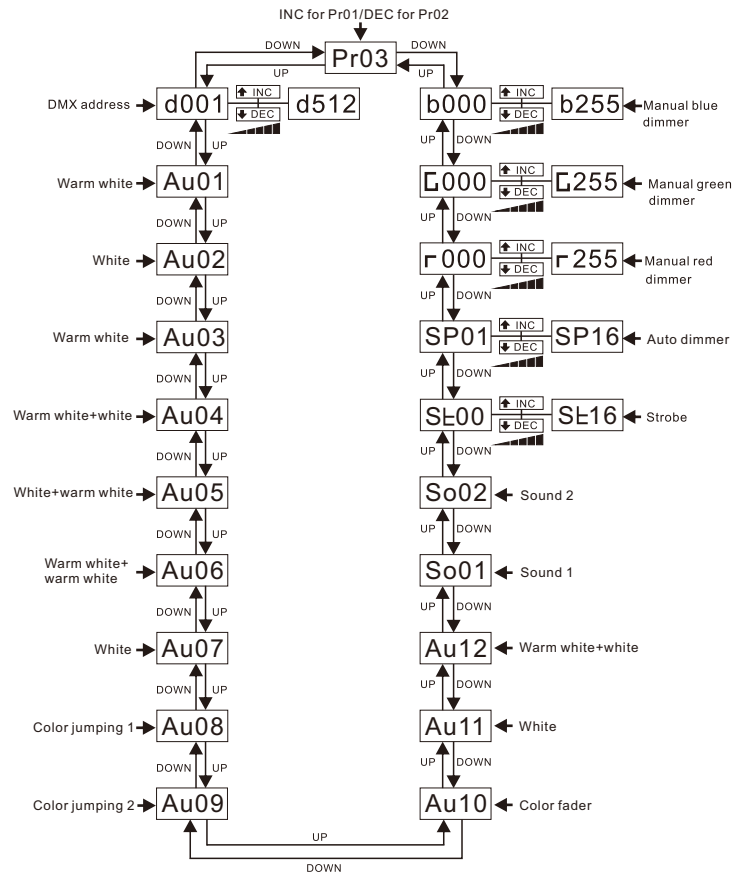

● LED DISPLAY FUNCTIONS

● DMX VALUES AND FUNCTIONS(DMX 6CH)

Pr03

Channel	Values	Functions
1	0-255	master dimmer 0-100%
2	0-255	manual warm white dimmer 0-100%
3	0-255	manual white dimmer 0-100%
4	0-255	manual warm white dimmer 0-100%
5	0-255	strobe speed
6	0-255	1-19 warm white 20-39 white 40-59 warm white 60-79 warm white+white 80-99 white+warm white 100-119 warm white+warm white 120-127 white 128-169 color jumping 1 170-210 color jumping 2 211-255 color fader

Notice: "LOOP MAXIMUM 4 LIGHTS"

Please read this manual carefully before operating the LED light.

● LED DISPLAY FUNCTIONS

## DMX VALUES AND FUNCTIONS

Pr01

Channel	Values	Functions
1	0-255	manual warm white dimmer 0-100%
2	0-255	manual white dimmer 0-100%
3	0-255	manual warm white dimmer 0-100%
4	0-255	0-27 no function 28-55 single color strobe ( channel 1/2/3 control the color, channel 6 control the speed) 56-83 multicolor strobe ( channel 1/2/3 on top value, channel 6 control the speed) 84-255 choose the color
5	0-255	1-90 single color dimmer 91-103 auto dimmer 1 104-116 auto dimmer 2 117-129 auto dimmer 3 130-142 auto dimmer 4 143-155 color change 1 156-168 color change 2 169-181 multicolor auto 1 182-194 multicolor auto2 195-207 multicolor auto3 208-220 sound1 221-233 sound2 234-246 sound3 247-255 sound4 (channel 2-4 will not work in this mode. Channel 7 control the speed)
6	0-255	Control the speed
7	0-255	Master dimmer

## LED DISPLAY FUNCTIONS