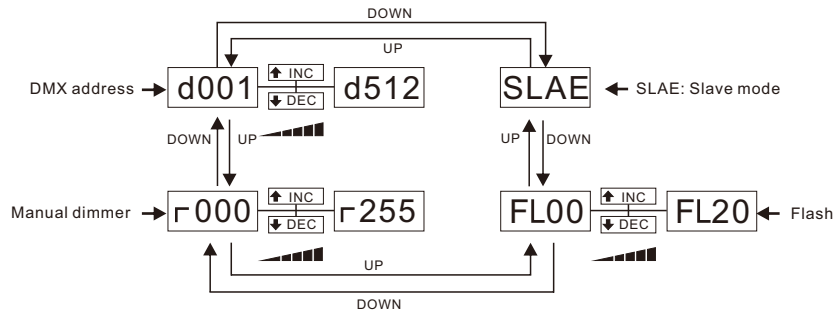

LED LIGHTING

LED LIGHTING

Instruction
Manual

Instruction
Manual

Please read this manual carefully before operating the LED light.

UP DOWN INC DEC

● LED DISPLAY FUNCTIONS

● DMX VALUES AND FUNCTIONS

Channel	Values	Functions
1	0-255	manual dimmer 0-100%
2	0-255	Strobe speed 0-100%

● SPECIFICATIONS

Rate Voltage: AC100V-240V 50Hz-60Hz
 Rate Power: 65W
 Lamp: Super bright, 1W warm white LED lamps
 Quantity of Lamp: 60pcs
 N.W.: 3.5kg
 Waterproof: IP66

Please read this manual carefully before operating the LED light.

UP DOWN INC DEC

● LED DISPLAY FUNCTIONS

● DMX VALUES AND FUNCTIONS

Channel	Values	Functions
1	0-255	manual dimmer 0-100%
2	0-255	Strobe speed 0-100%

● SPECIFICATIONS

Rate Voltage: AC100V-240V 50Hz-60Hz
 Rate Power: 65W
 Lamp: Super bright, 1W warm white LED lamps
 Quantity of Lamp: 60pcs
 N.W.: 3.5kg
 Waterproof: IP66