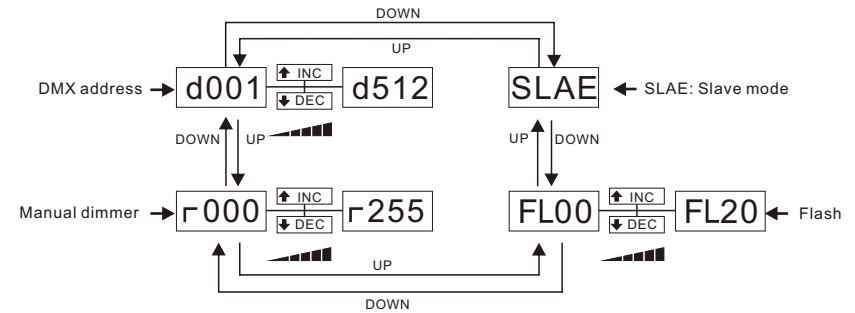

LED LIGHTING

LED LIGHTING

Instruction
Manual

Instruction
Manual

Please read this manual carefully before operating the LED light.

UP DOWN INC DEC

● LED DISPLAY FUNCTIONS

● DMX VALUES AND FUNCTIONS

Channel	Values	Functions
1	0-255	manual dimmer 0-100%
2	0-255	Strobe speed 0-100%

● SPECIFICATIONS

Rate Voltage: AC100V-240V 50Hz-60Hz
 Rate Power: 65W
 Lamp: Super bright, 1W warm white LED lamps
 Quantity of Lamp: 60pcs
 N.W.: 3.5kg
 Waterproof: IP66

Please read this manual carefully before operating the LED light.

UP DOWN INC DEC

● LED DISPLAY FUNCTIONS

● DMX VALUES AND FUNCTIONS

Channel	Values	Functions
1	0-255	manual dimmer 0-100%
2	0-255	Strobe speed 0-100%

● SPECIFICATIONS

Rate Voltage: AC100V-240V 50Hz-60Hz
 Rate Power: 65W
 Lamp: Super bright, 1W warm white LED lamps
 Quantity of Lamp: 60pcs
 N.W.: 3.5kg
 Waterproof: IP66