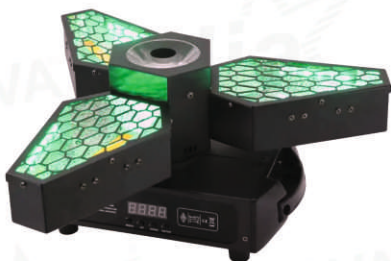

J288 LED SMOKE 1500W

J471 HAZE 1500W

J472 SMOKE DMX 3000W

J337 HAZE 2500W

J470 LPG FIRE BALL

J361 FIRE BALL

J523 LED EFFECT LIGHT

J524 LED TRI-LEAF