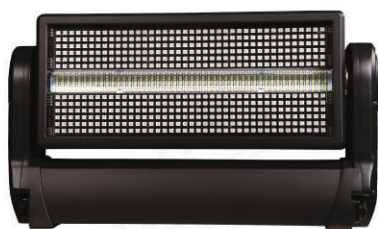

J288 LED SMOKE 1500W

J471 HAZE 1500W

J472 SMOKE DMX 3000W

J337 HAZE 2500W

J470 LPG FIRE BALL

J361 FIRE BALL

J523 LED EFFECT LIGHT

J524 LED TRI-LEAF