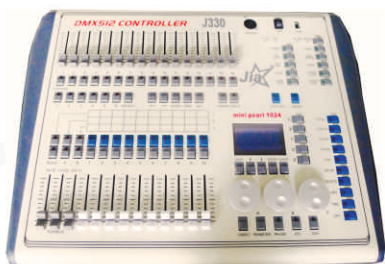

J525 MOVING ATOMIC STROBE

J527 LED FAN

J475 6 HEAD LASER

J344 8 HEAD LASER

J494 2048 CH
PEARL LIGHTING CONTROLLER

J330 BABY PEARL

J487 BABY PEARL CURVE

J433 512CH DRAWING

J193 PILOT 2000

J296 DMX 384

J191 DMX 512

J198 SPLITTER

J356 SPLITTER

J447 SPLITTER

J196 DIMMER PACK
DMX LIGHTING CONTROLLER

MIRROR BALL