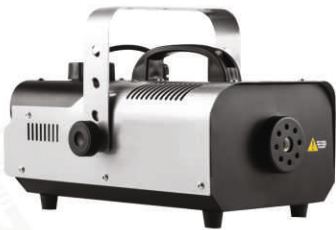

J472 SMOKE DMX 3000W