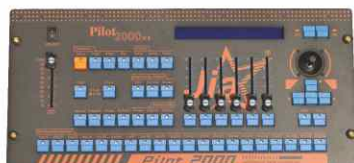

J542 3500W
Low Smoke Machine

J649 6000W
Low Smoke Machine

J633 X5

J632 X2

J621 1024B v12
with 20 Fader

J487 1024B v3
with 16 Fader

J647 Pilot 2000 v12

J592 Pilot 2000 v3